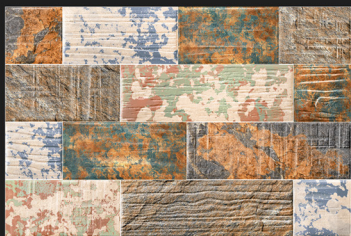

3D Tiles

Digital
Wall Tiles

Size:
30x45cm

Finish:
Matt

ELE 458