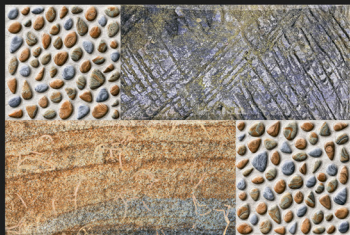

3D Tiles

Digital
Wall Tiles

Size:
30x45cm

Finish:
Matt

ELE 418

3D Tiles

Digital
Wall Tiles

Size:
30x45cm