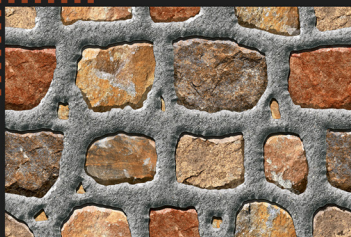

ELE 456

3D Tiles

Digital
Wall Tiles

Size:
30x45cm

Finish:
Matt

ELE 457

3D Tiles

Digital
Wall Tiles