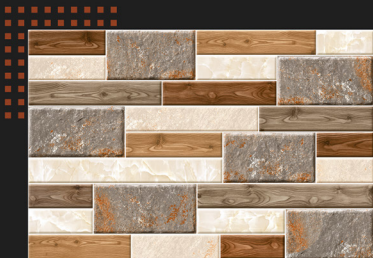

3D Tiles

Digital
Wall Tiles

Size:
30x45cm

Finish:
Matt