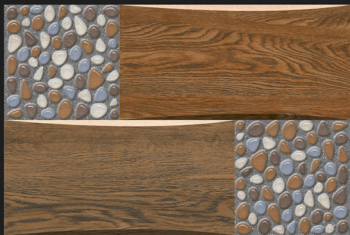

3D Tiles

Digital
Wall Tiles

Size:
30x45cm

Finish:
Matt

ELE 416