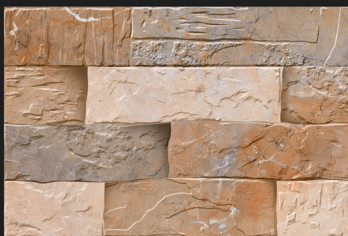

3D Tiles

Digital
Wall Tiles

Size:
30x45cm

Finish:
Matt

ELE 127