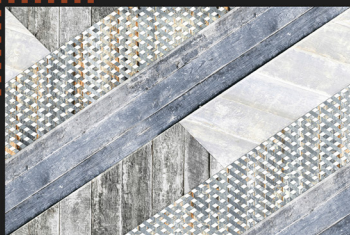

Size:
30x45cm

Finish:
Matt

ELE 468

3D Tiles

Digital
Wall Tiles

Size:
30x45cm

Finish:
Matt

ELE 469