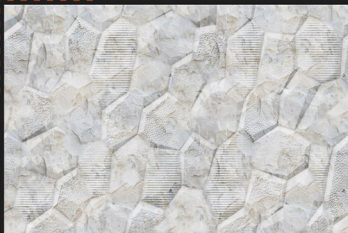

3D Tiles

Digital
Wall Tiles

Size:
30x45cm

Finish:
Matt