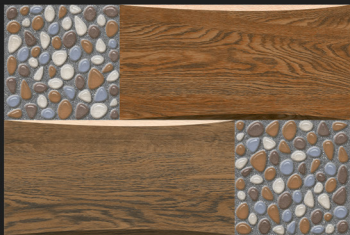

3D Tiles

Digital
Wall Tiles

Size:
30x45cm

Finish:
Matt

ELE 416