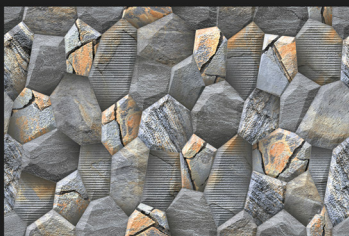

Size:
30x45cm

Finish:
Matt

ELE 425

3D Tiles

Digital
Wall Tiles

Size:
30x45cm

Finish:
Matt

ELE 426