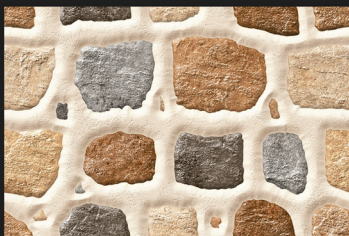

3D Tiles

Digital
Wall Tiles

Size:
30x45cm

Finish:
Matt

ELE 407