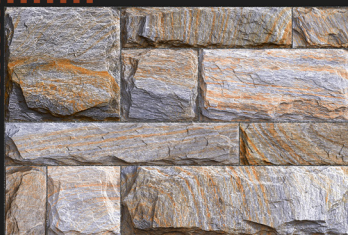

Digital
Wall Tiles

Size:
30x45cm

Finish:
Matt

ELE 447

3D Tiles

Digital
Wall Tiles

Size:
30x45cm

Finish:
Matt