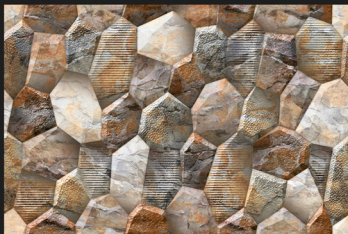

3D Tiles

Digital
Wall Tiles

Size:
30x45cm

Finish:
Matt

ELE 424