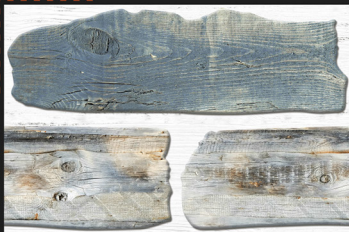

Size:
30x45cm

Finish:
Matt

ELE 433

3D Tiles

Digital
Wall Tiles

Size:
30x45cm

Finish:
Matt

ELE 434