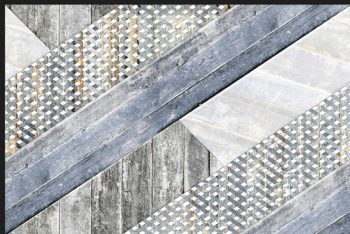

Size:
30x45cm

Finish:
Matt

ELE 468

3D Tiles

Digital
Wall Tiles

Size:
30x45cm

Finish:
Matt

ELE 469