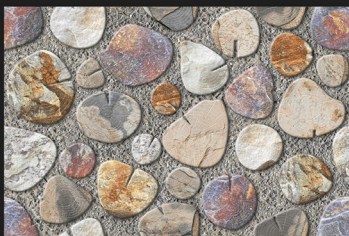

3D Tiles

Digital
Wall Tiles

Size:
30x45cm

Finish:
Matt

ELE 444

3D Tiles

Digital
Wall Tiles

Size:
30x45cm