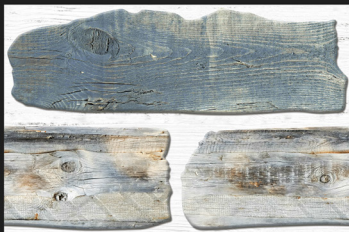

Size:
30x45cm

Finish:
Matt

ELE 433

3D Tiles

Digital
Wall Tiles

Size:
30x45cm

Finish:
Matt

ELE 434