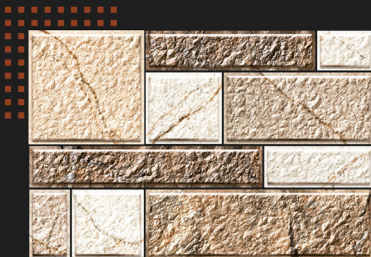

Finish:
Matt

ELE 445

3D Tiles

Digital
Wall Tiles

Size:
30x45cm

Finish:
Matt

ELE 446

3D Tiles