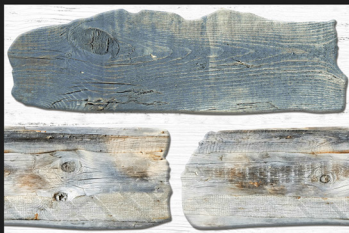

Size:
30x45cm

Finish:
Matt

ELE 433

3D Tiles

Digital
Wall Tiles

Size:
30x45cm

Finish:
Matt

ELE 434