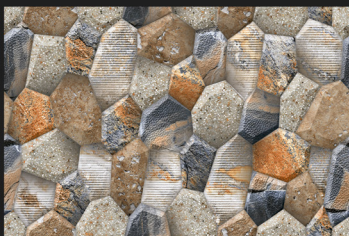

3D Tiles

Digital
Wall Tiles

Size:
30x45cm

Finish:
Matt

ELE 427

3D Tiles

Digital
Wall Tiles

Size:
30x45cm