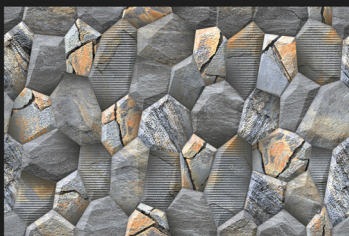

Size:
30x45cm

Finish:
Matt

ELE 425

3D Tiles

Digital
Wall Tiles

Size:
30x45cm

Finish:
Matt

ELE 426