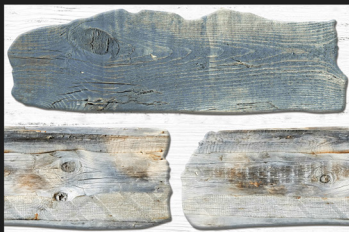

Size:
30x45cm

Finish:
Matt

ELE 433

3D Tiles

Digital
Wall Tiles

Size:
30x45cm

Finish:
Matt

ELE 434