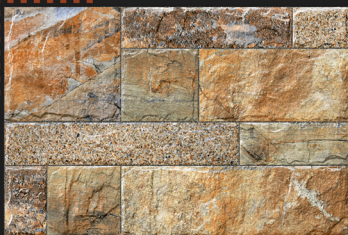

ELE 448

3D Tiles

Digital
Wall Tiles

Size:
30x45cm

Finish:
Matt

ELE 449

3D Tiles

Digital
Wall Tiles