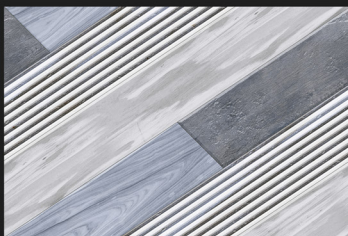

3D Tiles

Digital
Wall Tiles

Size:
30x45cm

Finish:
Matt

ELE 471