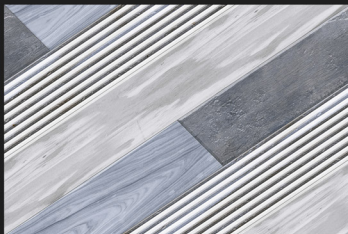

3D Tiles

Digital
Wall Tiles

Size:
30x45cm

Finish:
Matt

ELE 471