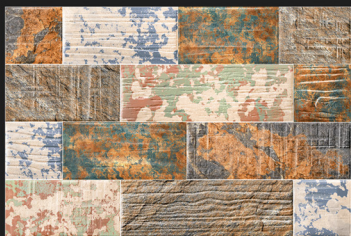

3D Tiles

Digital
Wall Tiles

Size:
30x45cm

Finish:
Matt

ELE 458