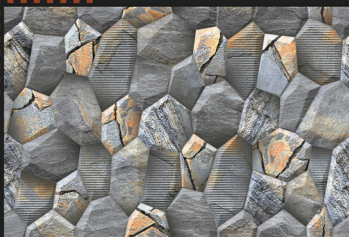

Size:
30x45cm

Finish:
Matt

ELE 425

3D Tiles

Digital
Wall Tiles

Size:
30x45cm

Finish:
Matt

ELE 426