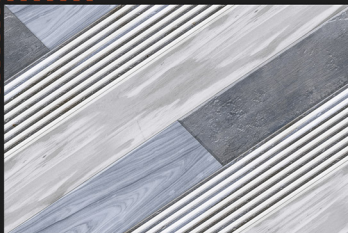

3D Tiles

Digital
Wall Tiles

Size:
30x45cm

Finish:
Matt

ELE 471