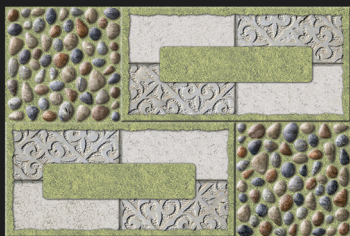

3D Tiles

Digital
Wall Tiles

Size:
30x45cm

Finish:
Matt

ELE 419