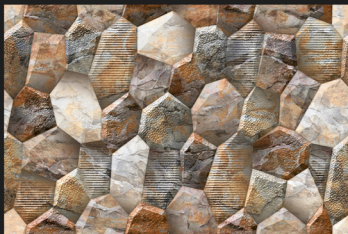

3D Tiles

Digital
Wall Tiles

Size:
30x45cm

Finish:
Matt

ELE 424