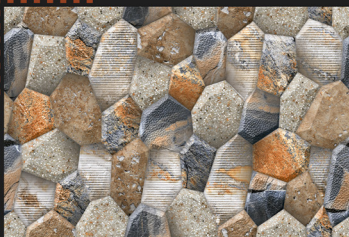

3D Tiles

Digital
Wall Tiles

Size:
30x45cm

Finish:
Matt

ELE 427