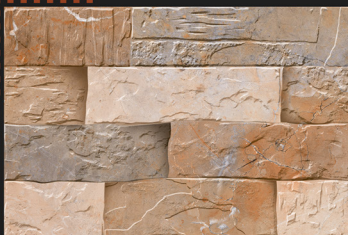

3D Tiles

Digital
Wall Tiles

Size:
30x45cm

Finish:
Matt