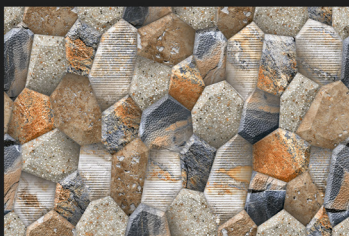

3D Tiles

Digital
Wall Tiles

Size:
30x45cm

Finish:
Matt

ELE 427

3D Tiles

Digital
Wall Tiles

Size:
30x45cm