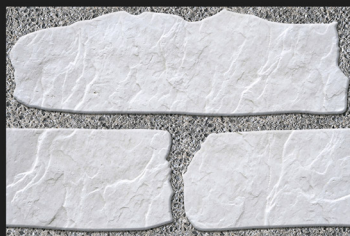

3D Tiles

Digital
Wall Tiles

Size:
30x45cm

Finish:
Matt

ELE 433