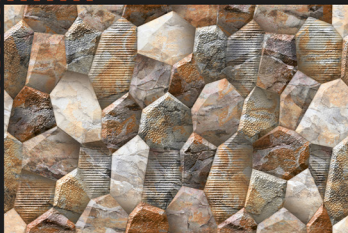

3D Tiles

Digital
Wall Tiles

Size:
30x45cm

Finish:
Matt

ELE 424