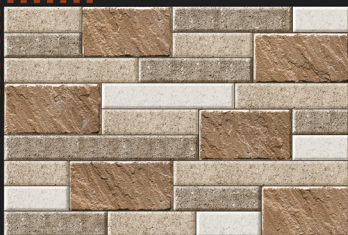

ELE 439

3D Tiles

Digital
Wall Tiles

Size:
30x45cm

Finish:
Matt

ELE 440

3D Tiles

Digital
Wall Tiles