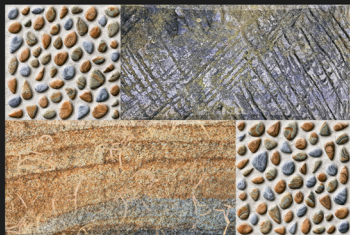

3D Tiles

Digital
Wall Tiles

Size:
30x45cm

Finish:
Matt

ELE 418

3D Tiles

Digital
Wall Tiles

Size:
30x45cm