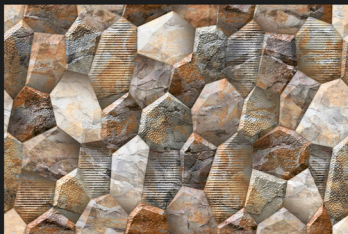

3D Tiles

Digital
Wall Tiles

Size:
30x45cm

Finish:
Matt

ELE 424