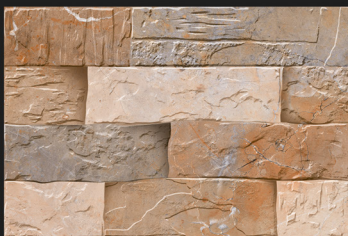

3D Tiles

Digital
Wall Tiles

Size:
30x45cm

Finish:
Matt

ELE 127