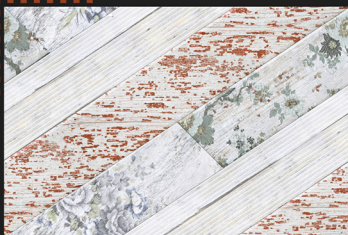

Finish:
Matt

ELE 471

3D Tiles

Digital
Wall Tiles

Size:
30x45cm

Finish:
Matt

ELE 472

3D Tiles