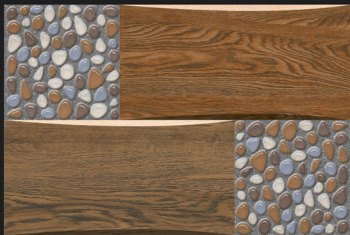

3D Tiles

Digital
Wall Tiles

Size:
30x45cm

Finish:
Matt

ELE 416