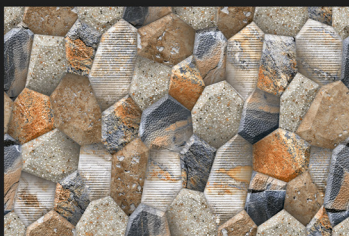

3D Tiles

Digital
Wall Tiles

Size:
30x45cm

Finish:
Matt

ELE 427

3D Tiles

Digital
Wall Tiles

Size:
30x45cm