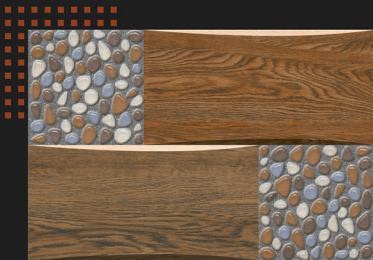

3D Tiles

Digital
Wall Tiles

Size:
30x45cm

Finish:
Matt

ELE 416