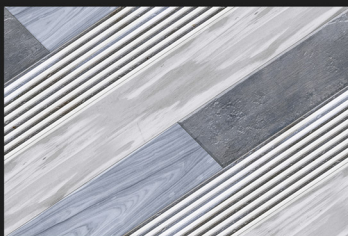

3D Tiles

Digital
Wall Tiles

Size:
30x45cm

Finish:
Matt

ELE 471