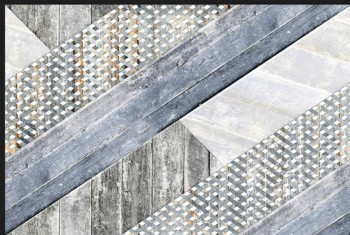

Size:
30x45cm

Finish:
Matt

ELE 468

3D Tiles

Digital
Wall Tiles

Size:
30x45cm

Finish:
Matt

ELE 469