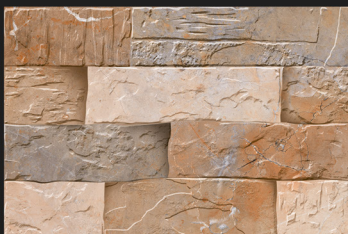

3D Tiles

Digital
Wall Tiles

Size:
30x45cm

Finish:
Matt

ELE 127