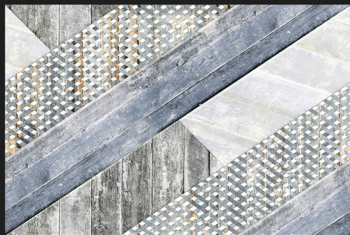

Size:
30x45cm

Finish:
Matt

ELE 468

3D Tiles

Digital
Wall Tiles

Size:
30x45cm

Finish:
Matt

ELE 469