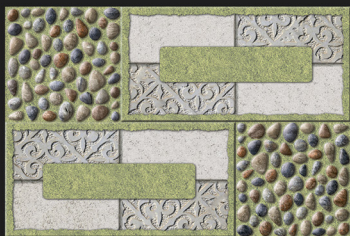

3D Tiles

Digital
Wall Tiles

Size:
30x45cm

Finish:
Matt

ELE 419