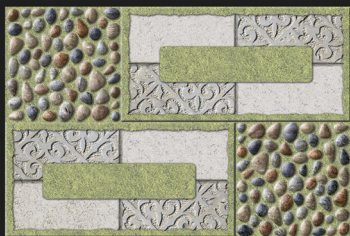

3D Tiles

Digital
Wall Tiles

Size:
30x45cm

Finish:
Matt

ELE 419