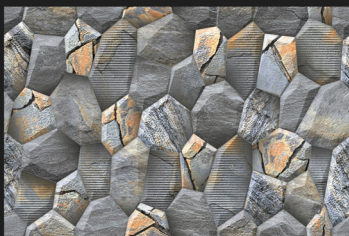

Size:
30x45cm

Finish:
Matt

ELE 425

3D Tiles

Digital
Wall Tiles

Size:
30x45cm

Finish:
Matt

ELE 426